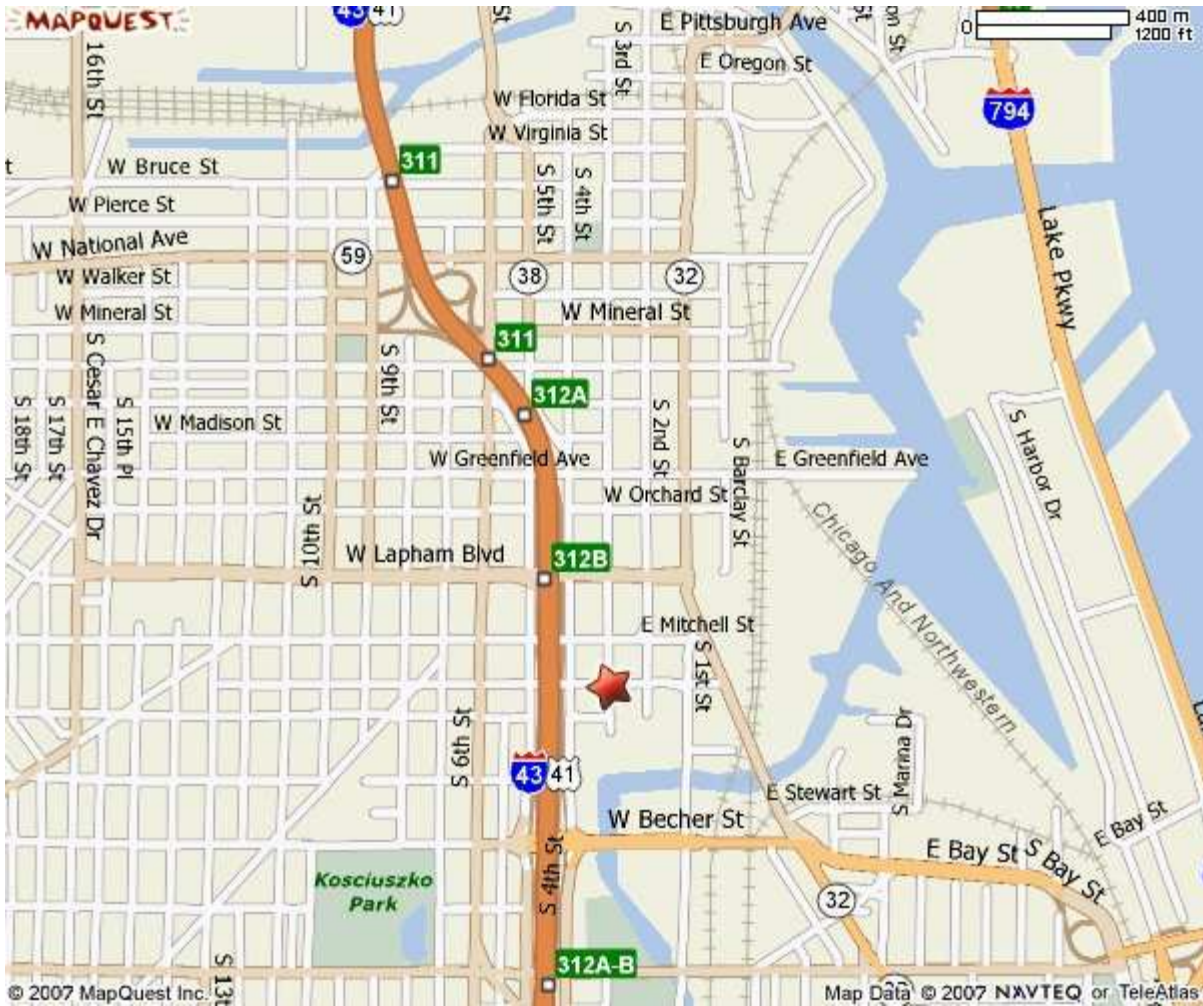

1801 S 3rd St
Milwaukee WI
53204-4014 US

Notes:

Triskele's is very easy to find.
Come visit us soon.

All rights reserved. Use Subject to License/Copyright

This map is informational only. No representation is made or warranty given as to its content. User assumes all risk of use. MapQuest and its suppliers assume no responsibility for any loss or delay resulting from such use.